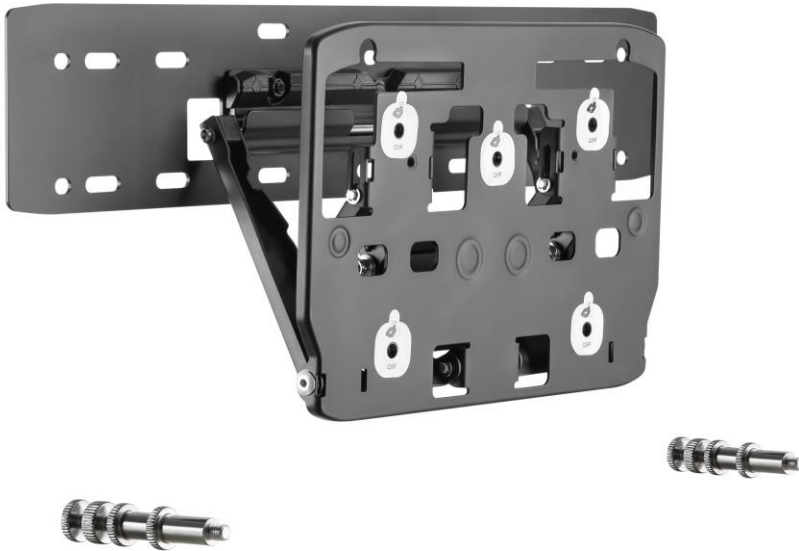

**Item no.: 17.99.1169**

**VALUE QLED TV Wall Mount, for Samsung Q7/Q8/Q9/Q7FN/Q9FN  
Black**

## Features:

- Micro Gap Design gains more space and adds a modern look to your house
- Free-Tilting Design makes easy forward or backward adjustment for better viewing and reduced glare
- Various positions for profile adjustment provides easy access for installation
- Material: Steel & Plastic
- Dimensions: 520 x 225 x 86 mm
- Fit Screen Size: 190.50 cm, Samsung® Q7™ Q8™ Q9™ Q7FN™ Q9FN™
- Max. VESA: 160x108 mm
- Fits curved TV with weight capacity to 50kg
- Profile: 18~86 mm
- Screen Level: +1.5° ~ -1.5°
- Installation: Double Stud(406mm/450mm) on Solid Wall
- Detachable Panel Type & Fixed Wall Plate
- With cable Management